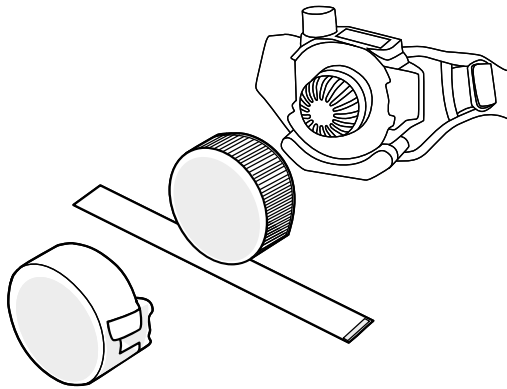

W013565

W007490

W007491

W007492
W007494

W007788

W007487